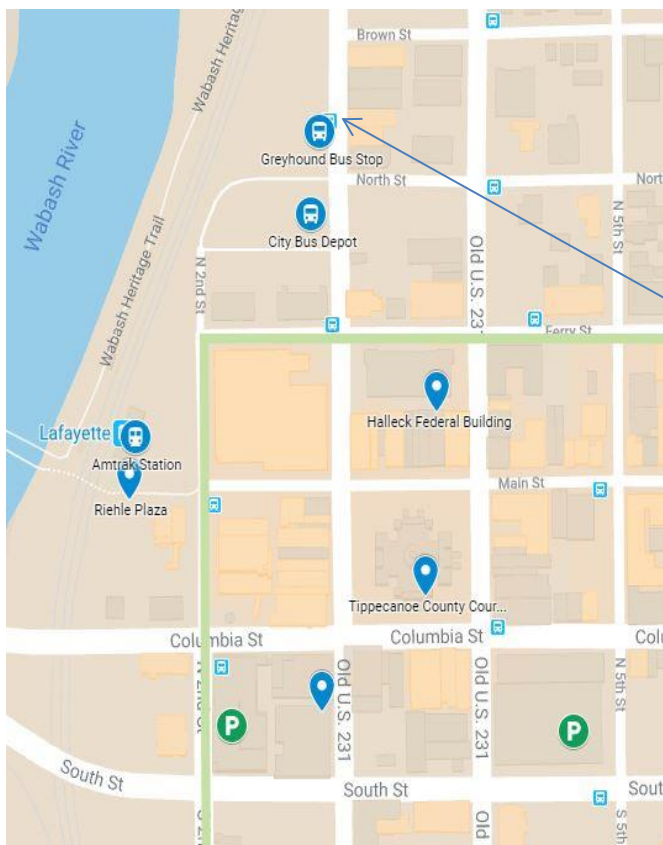

Attention Bus Travelers

All passengers traveling by regional bus carriers will depart and arrive from the N. 3rd Street and North Street location.

BUS STOP
LOCATED HERE

Only Amtrak Train passengers will depart or arrive through the boarding platform located at Riehle Plaza