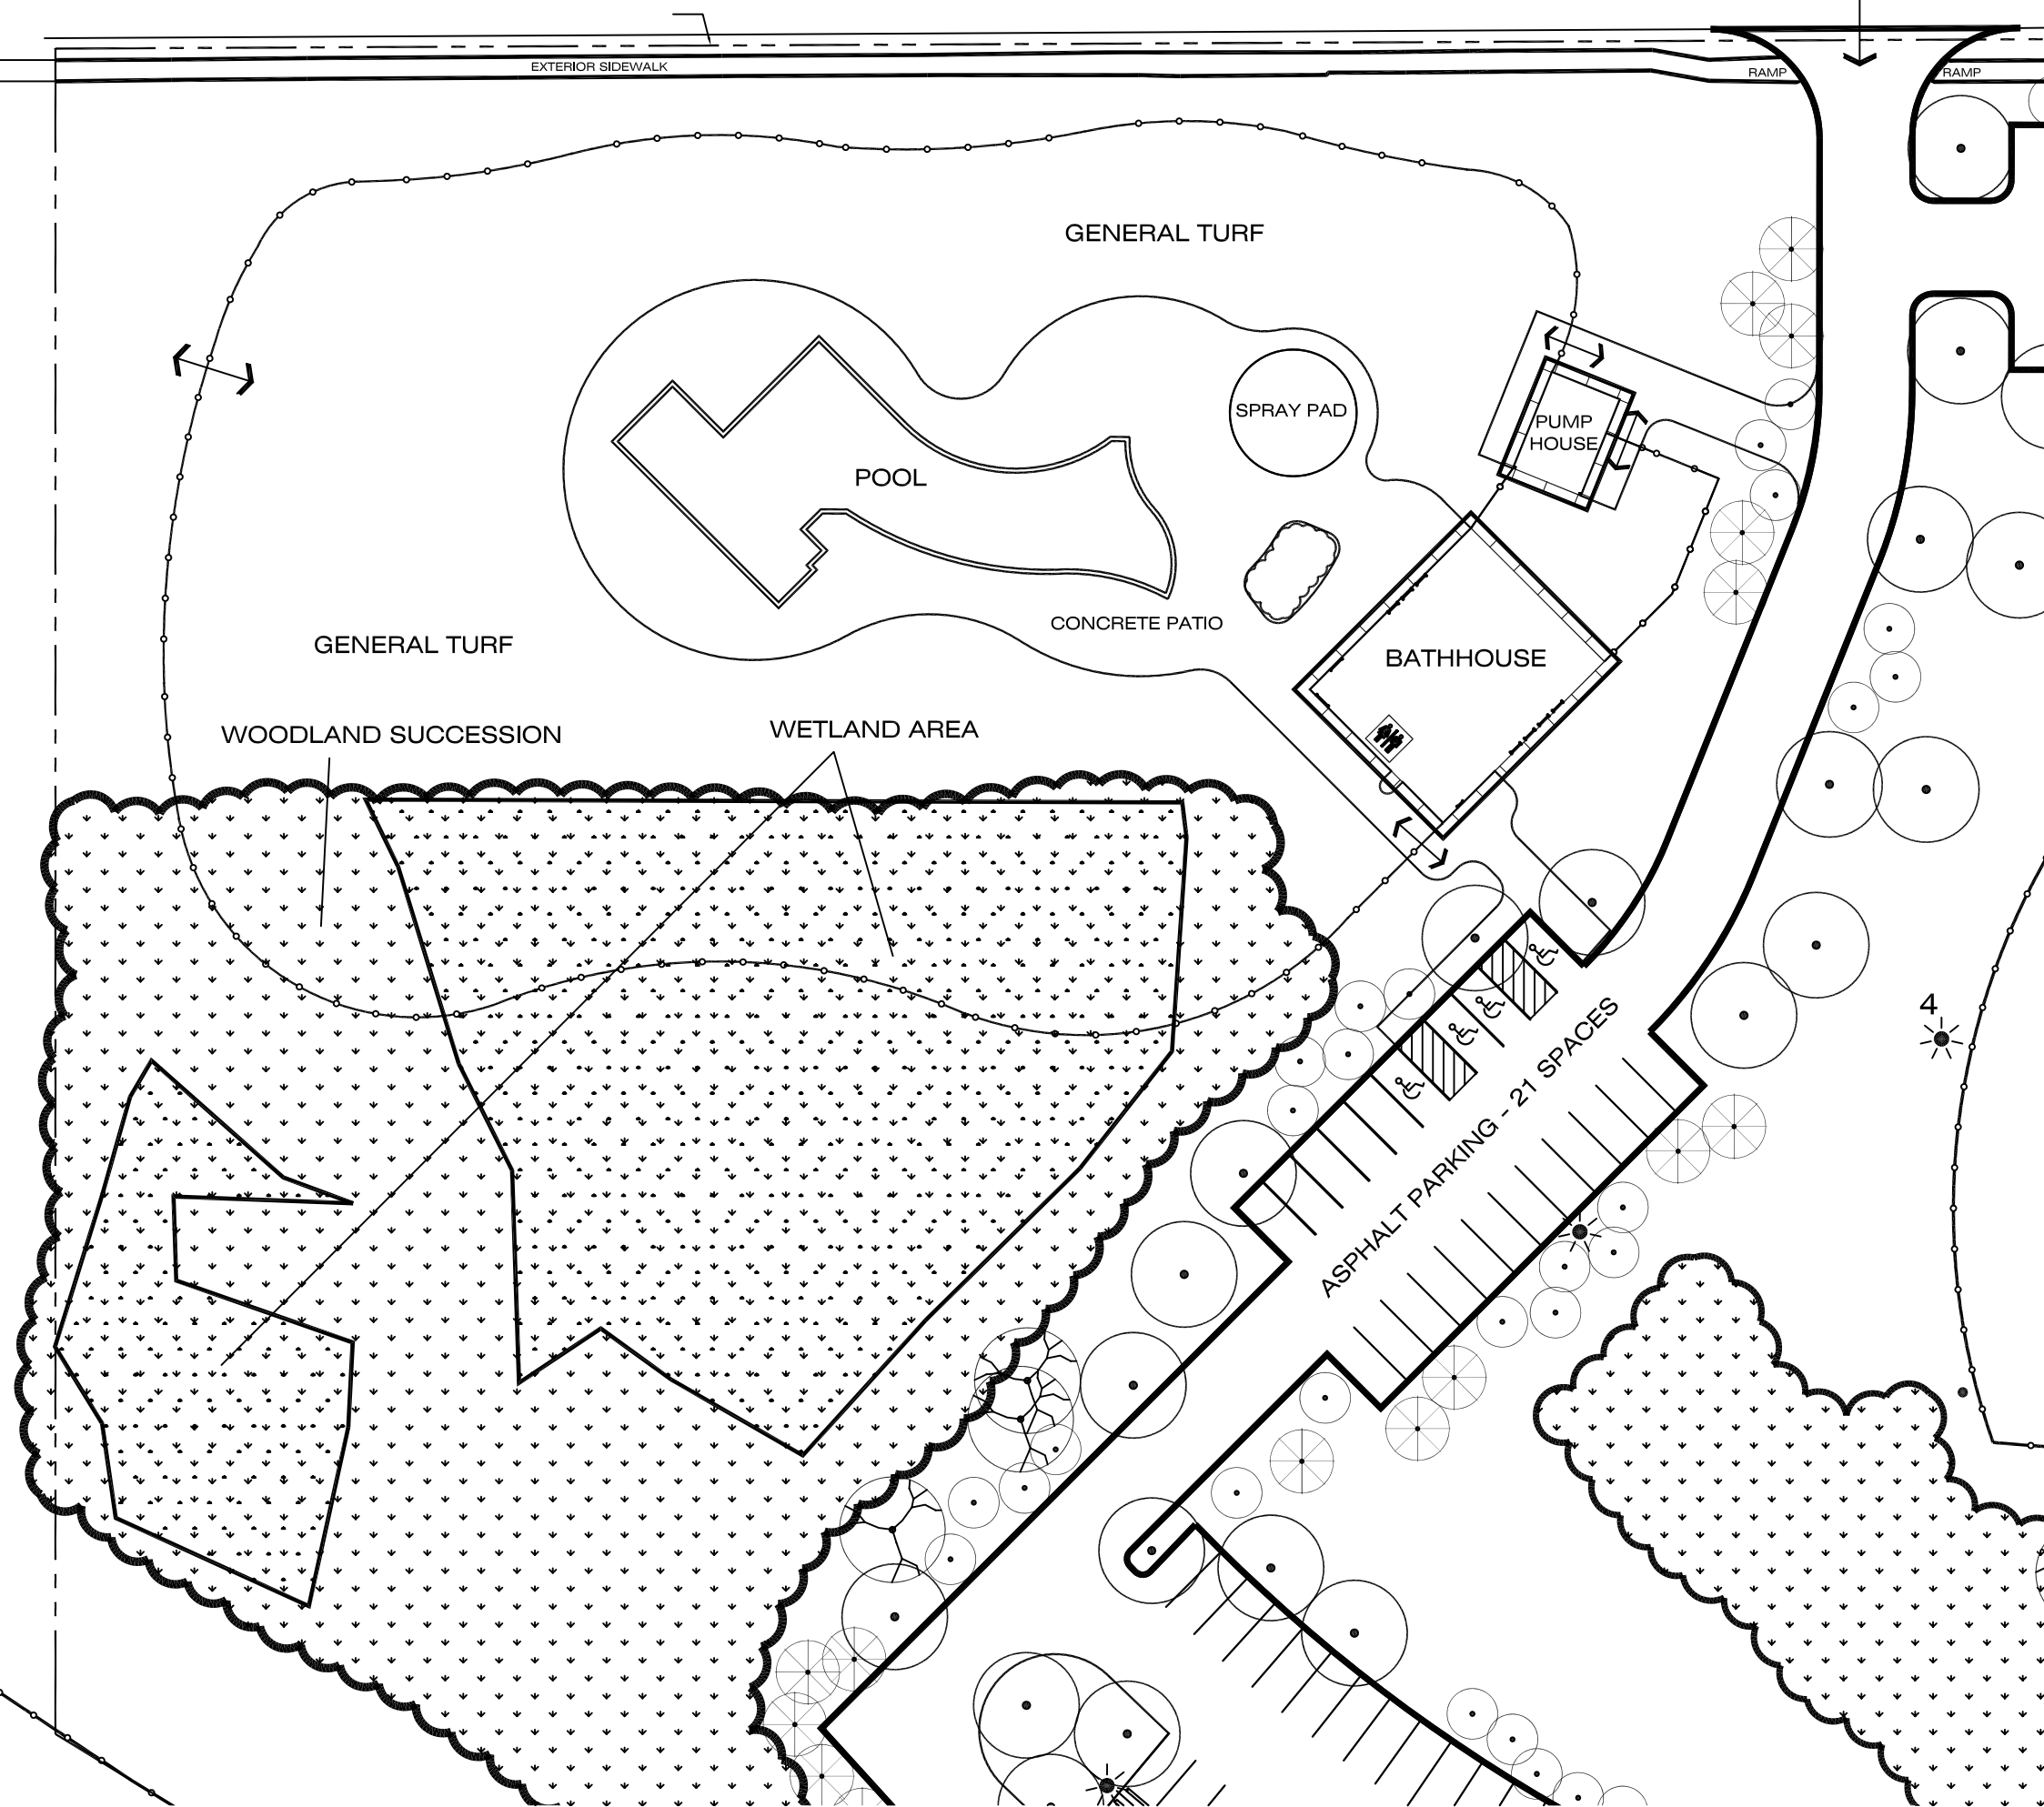

# BECK LANE

### PLAYGROUND STRUCTURES

-  COMPOSITE STRUCTURE
-  SWING - 2 STRAP

### SIGNS

-  PLAYSAFE
-  RULES
-  SCOREBOARD

### SITE AMENITIES

-  BENCH - 6' METAL, VINYL-COATED
-  FLAGPOLE, FOUL POLE
-  LIGHT POLE - VARIOUS FIXTURES
-  TABLE - 8' WOOD
-  BLEACHERS
-  MULCH BED
-  PLANTING BED
-  TREES - MATURE
-  TREES - RECENT PLANTING
-  PROPERTY LINE
-  UTILITY POLE