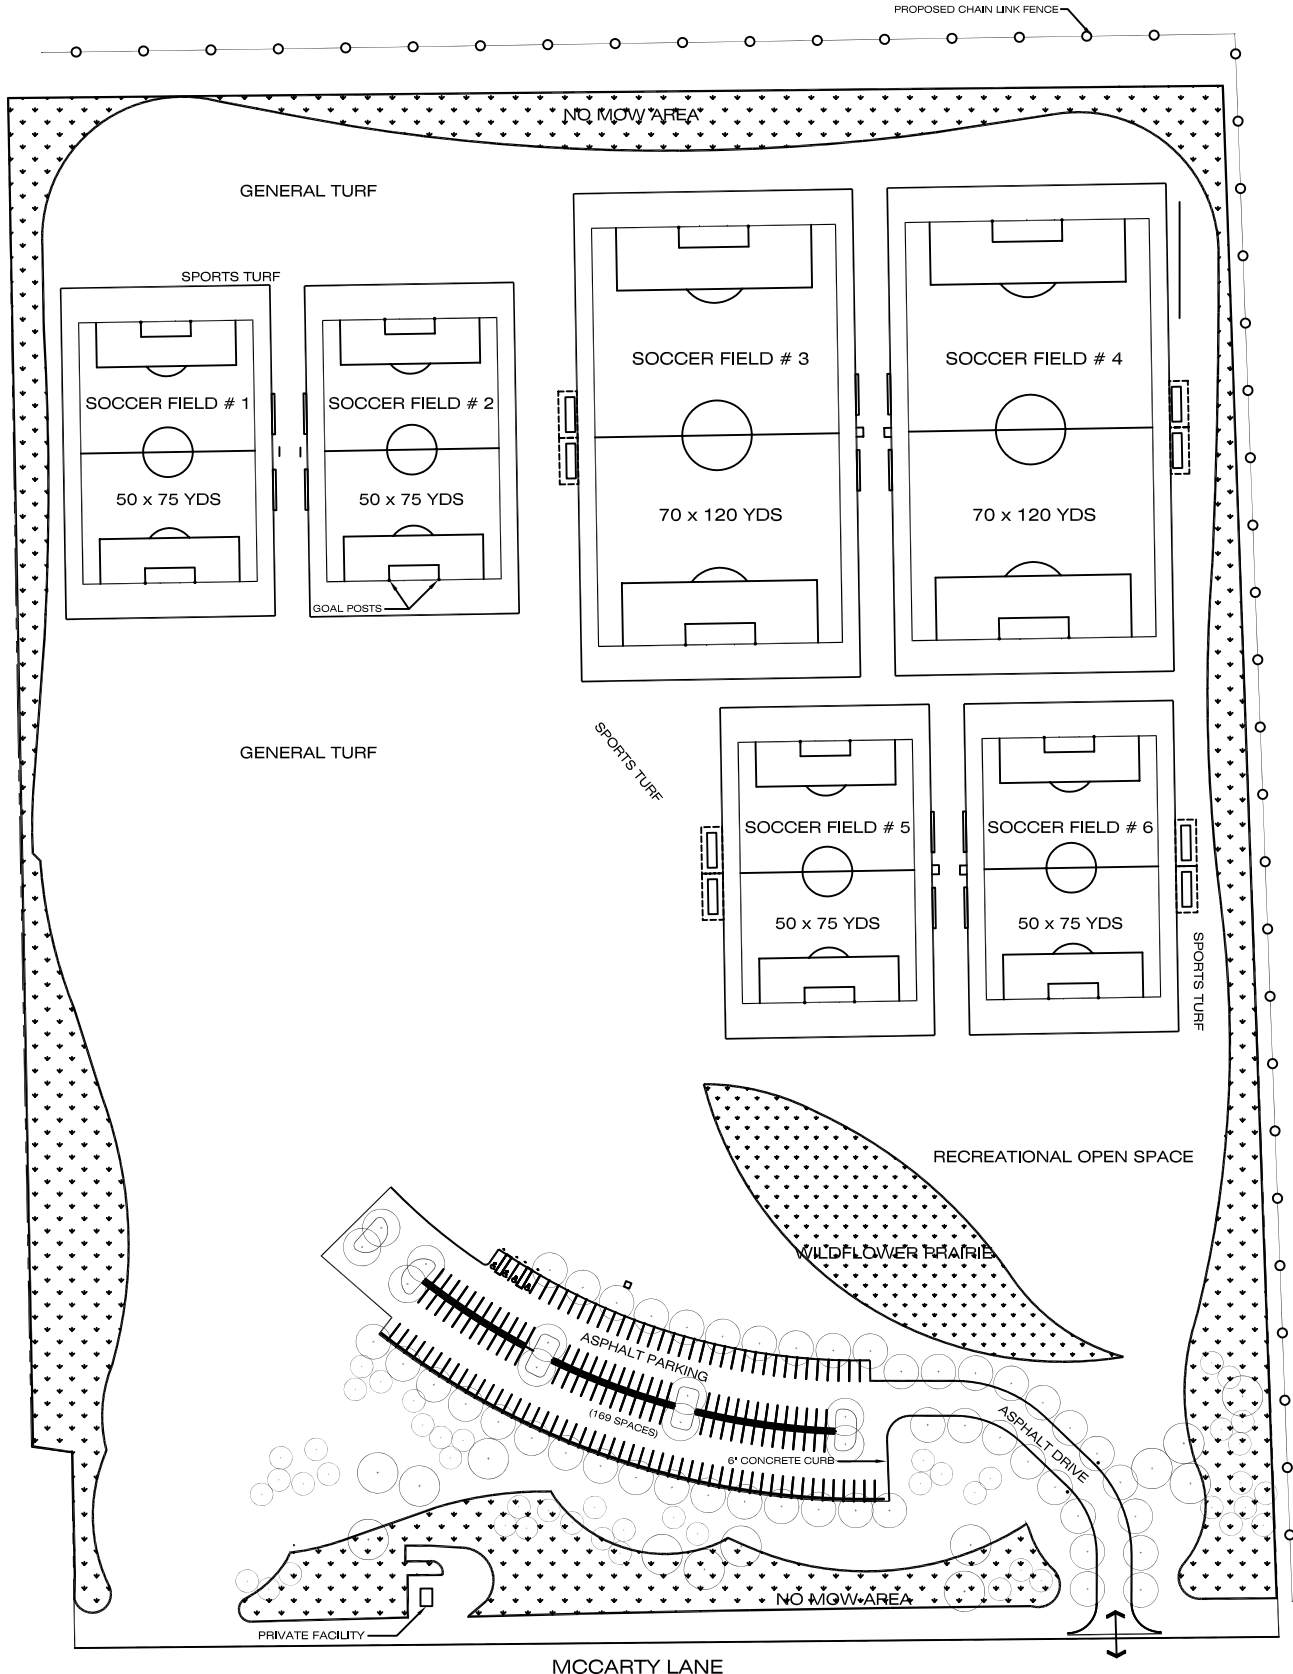

GENERAL LEGEND

-  CHAINLINK FENCE
-  TREES - EVERGREEN
-  TREES - DECIDUOUS
-  PROPERTY LINE
-  ENTRANCE OR GATE

MCCARTY LANE