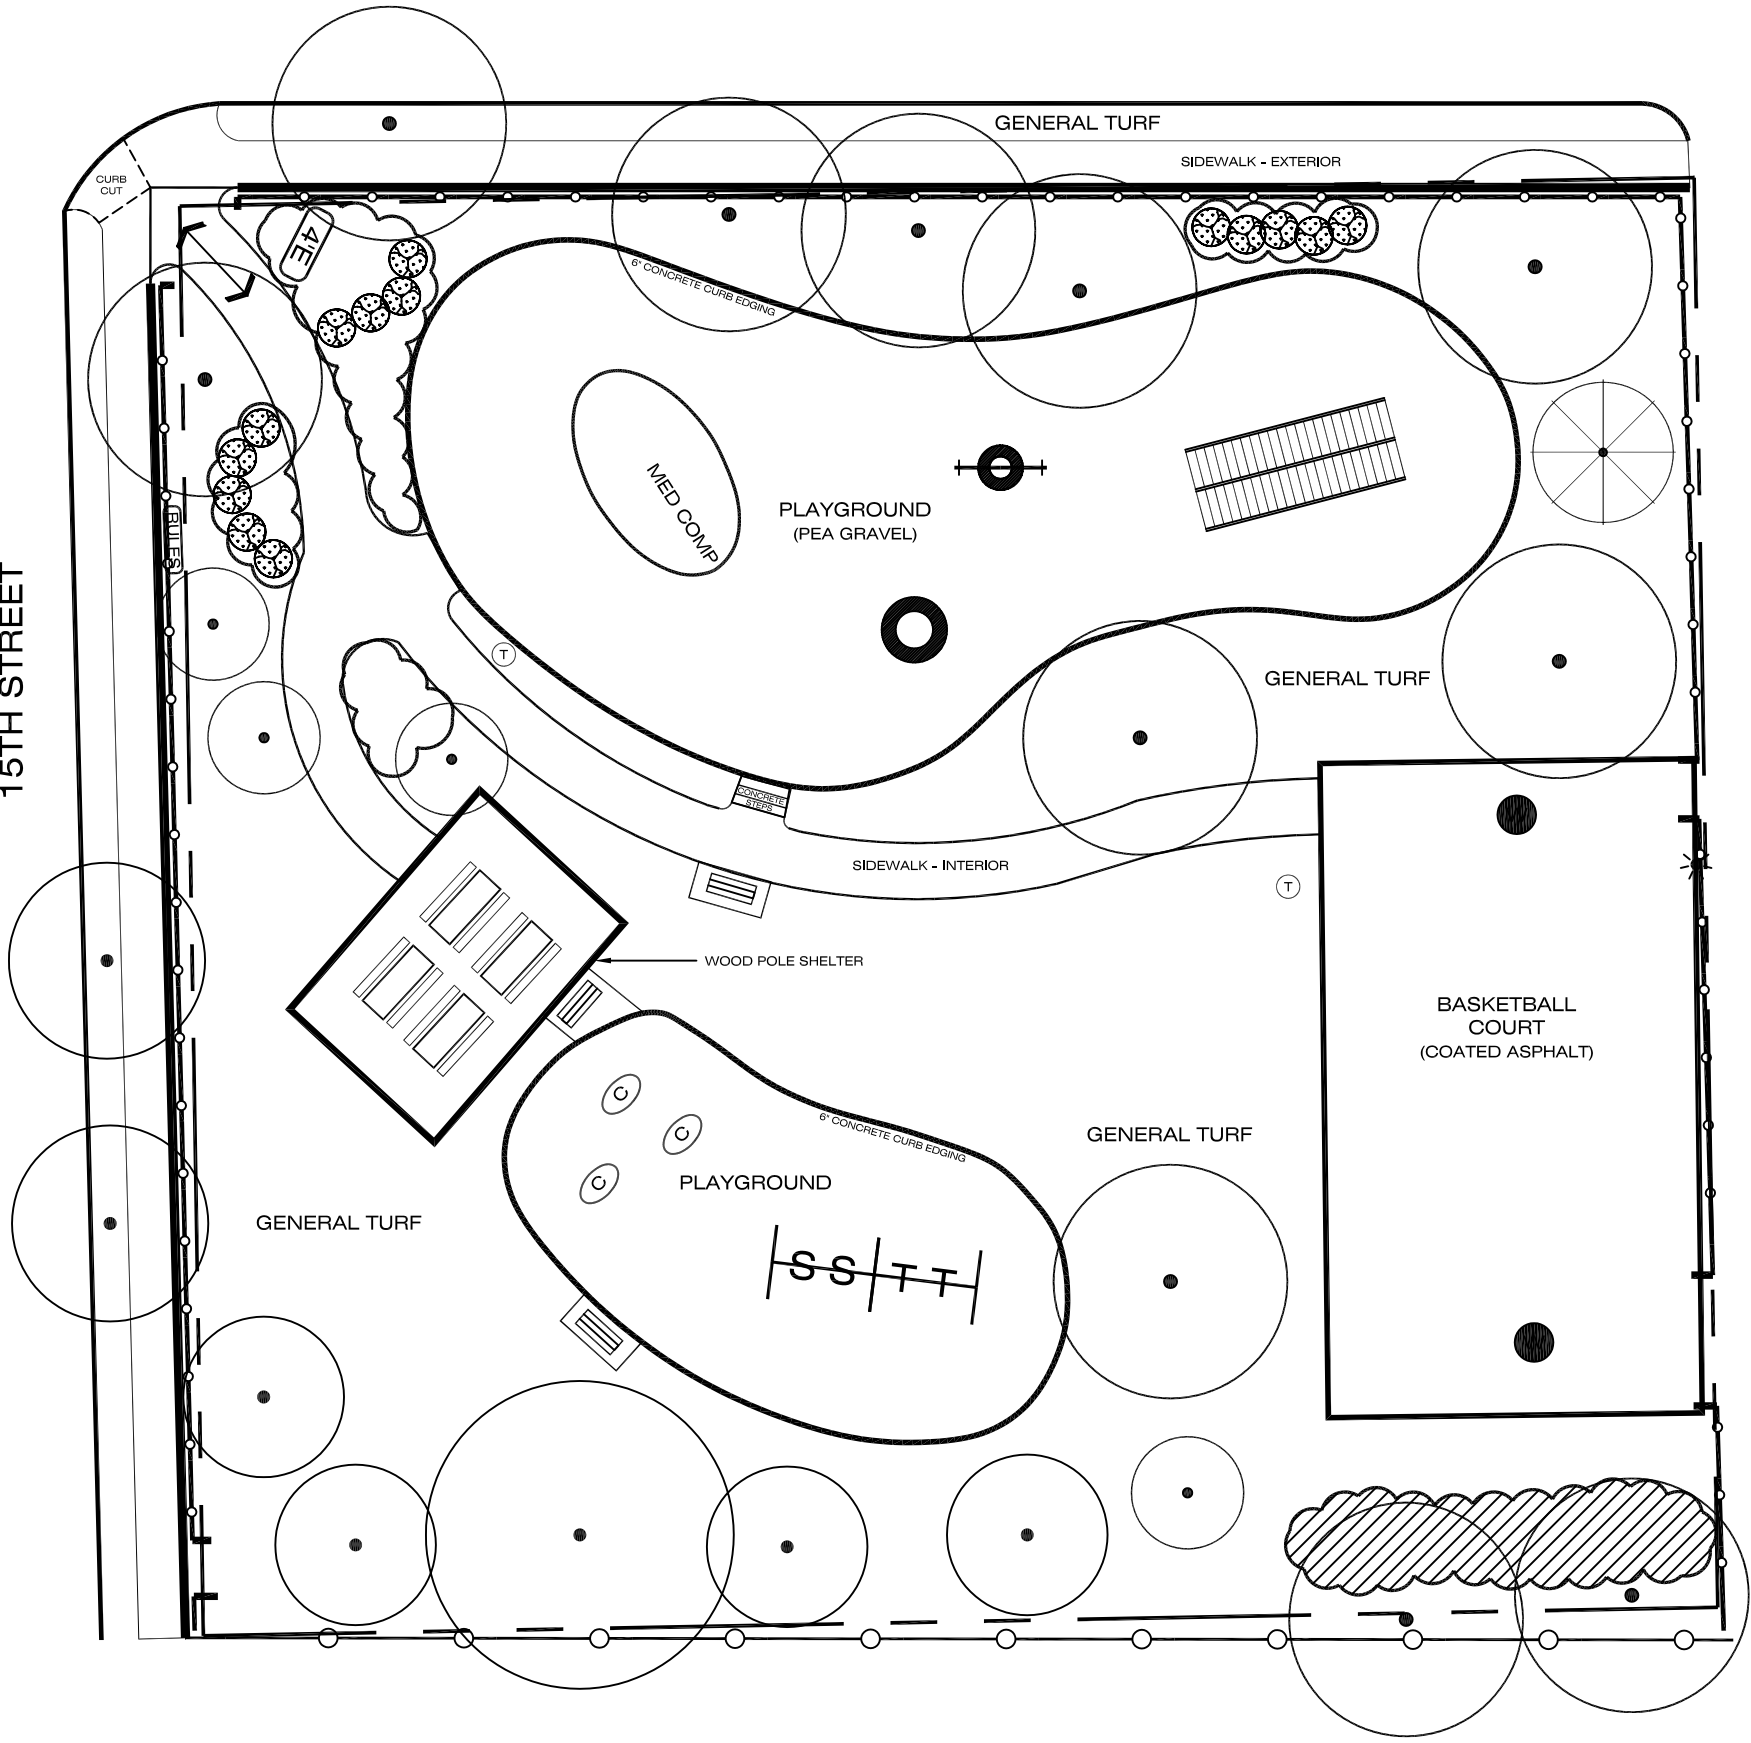

GREENBUSH STREET

15TH STREET

LEGEND

PLAYGROUND STRUCTURES

- COMPOSITE STRUCTURE
- NOVA
- SWING - 2 BAY
- SPRING RIDER
- TIRE SWING
- ARCHCLIMBER

SPORTS STRUCTURES

- BASKETBALL GOAL - WOOD

SIGNS

- ENTRANCE - 4' WOOD
- RULES

SITE AMENITIES

- BENCH - 5' WOOD
- LIGHT
- TABLE - 8' METAL, VINYL-COATED
- TRASH RECEPTACLE
- PLANTING BED
- LARGE SHRUBS - SCREENING
- ORNAMENTAL GRASSES
- TREES
- FENCE - CHAINLINK
- PARK ENTRANCE
- PROPERTY LINE
- UTILITY POLE

ALLEY