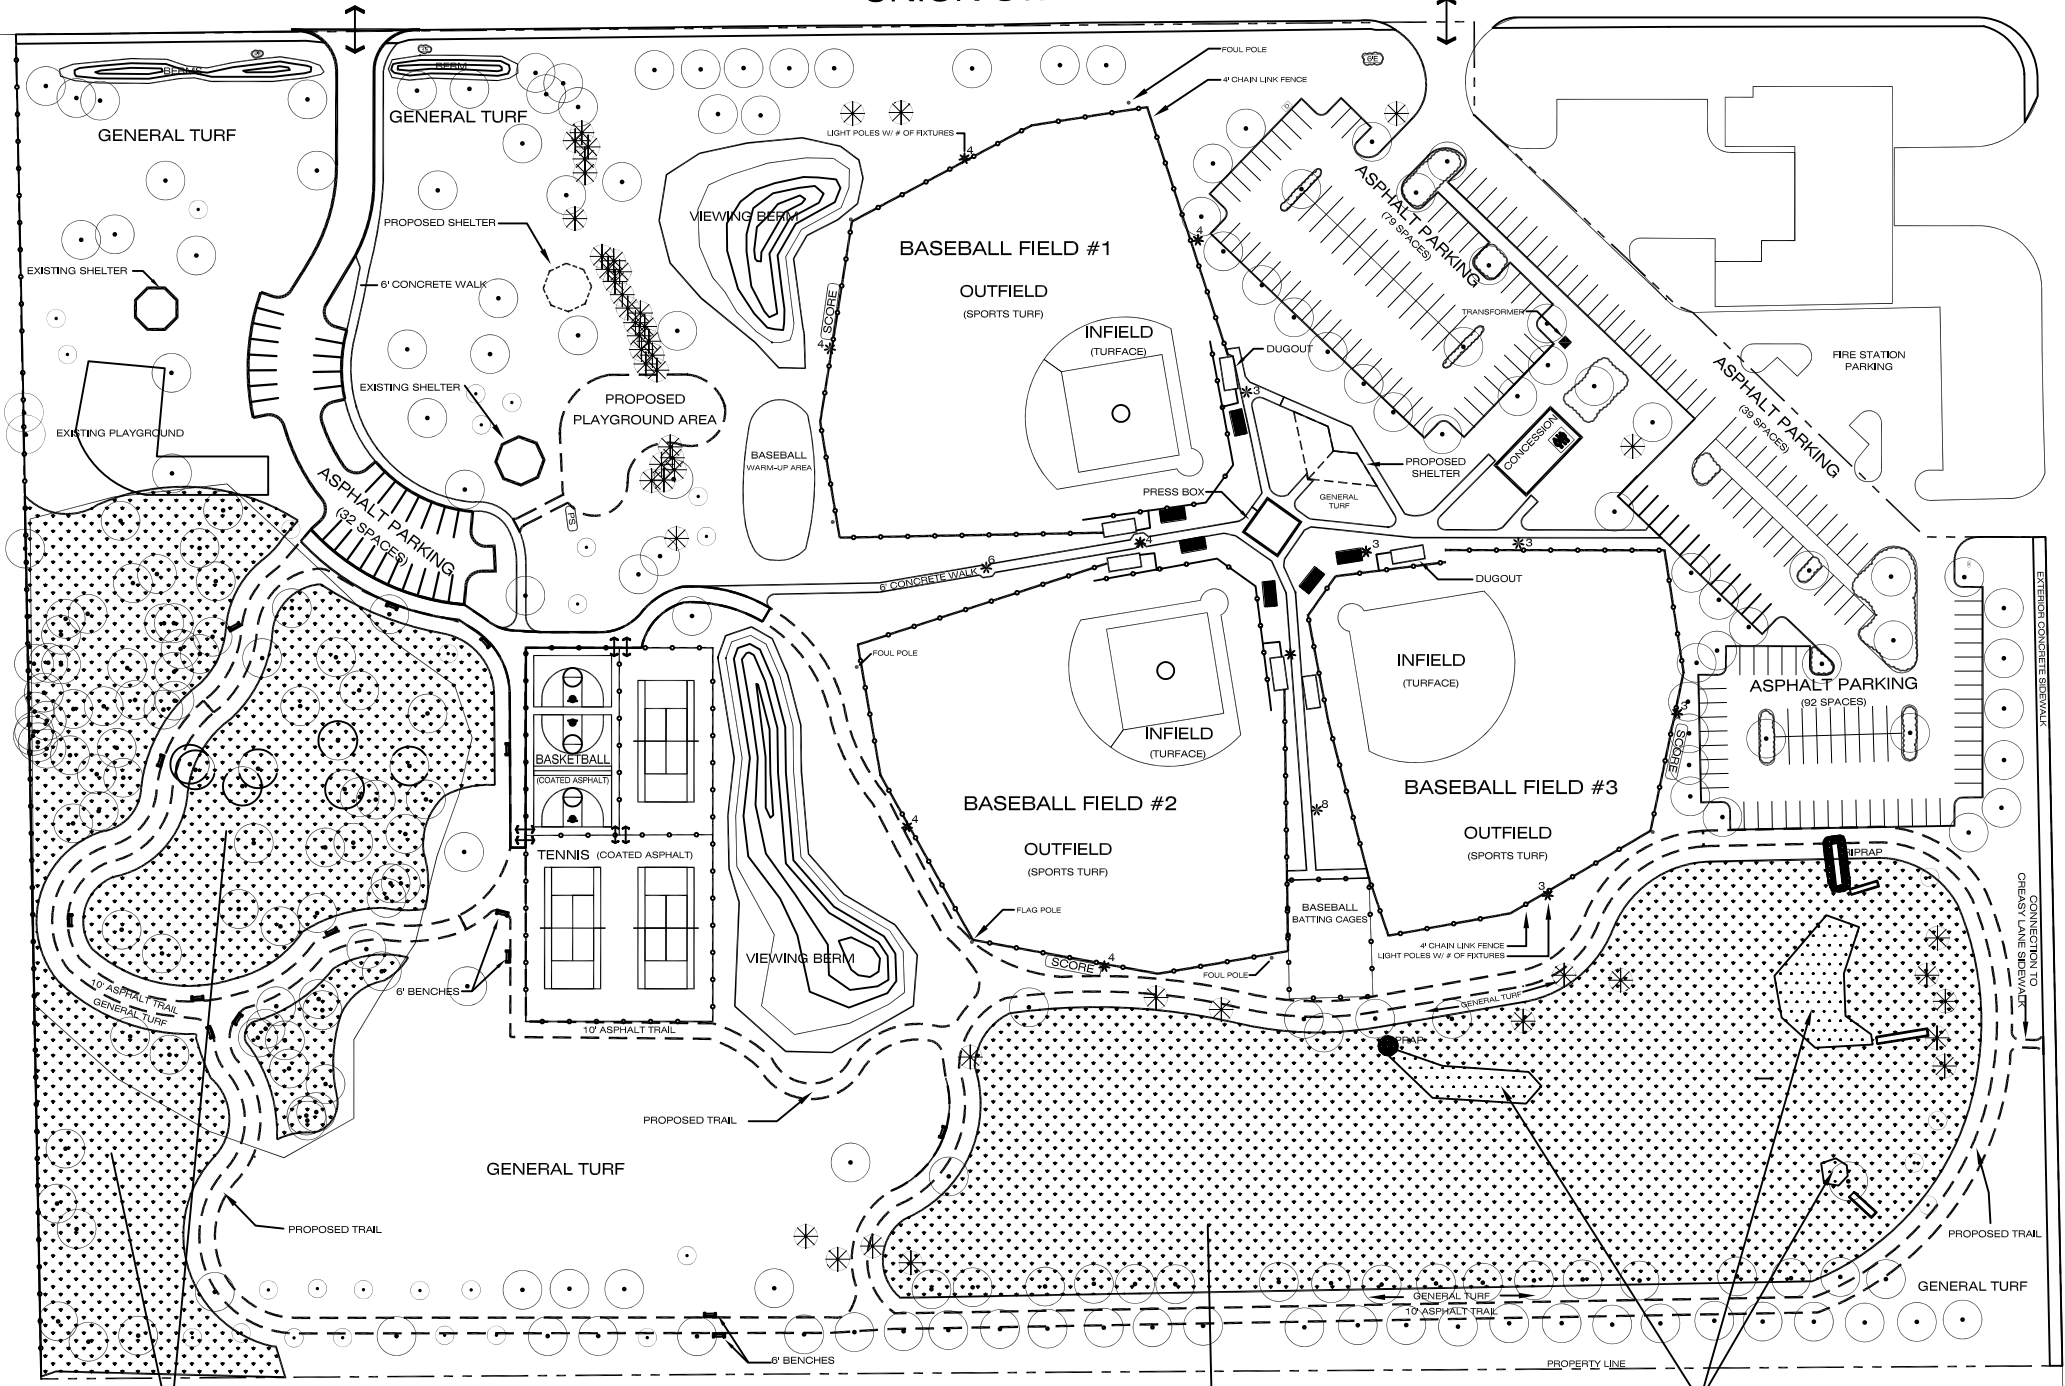

UNION STREET

LEGEND

SPORTS STRUCTURES

-  BASKETBALL GOAL - PLASTIC
- SIGNS**
-  ENTRANCE - 6' WOOD AND BRICK
-  ENTRANCE - 4' WOOD
-  PLAYSAFE
-  SCOREBOARD
-  RESTROOMS

SITE AMENITIES

-  BENCH - 6' METAL, VINYL-COATED
-  FLAGPOLE, FOUL POLE
-  LIGHT POLE - VARIOUS FIXTURES
-  BLEACHERS
-  WATER FOUNTAIN
-  CHAINLINK FENCE
-  PLANTING BED
-  EXISTING TREES
-  PROPERTY LINE
-  UTILITY POLE
-  ENTRANCE OR GATE

CREASY LANE

WOODLAND SUCCESSION AREA

WILDFLOWER AREA

WETLAND AREAS