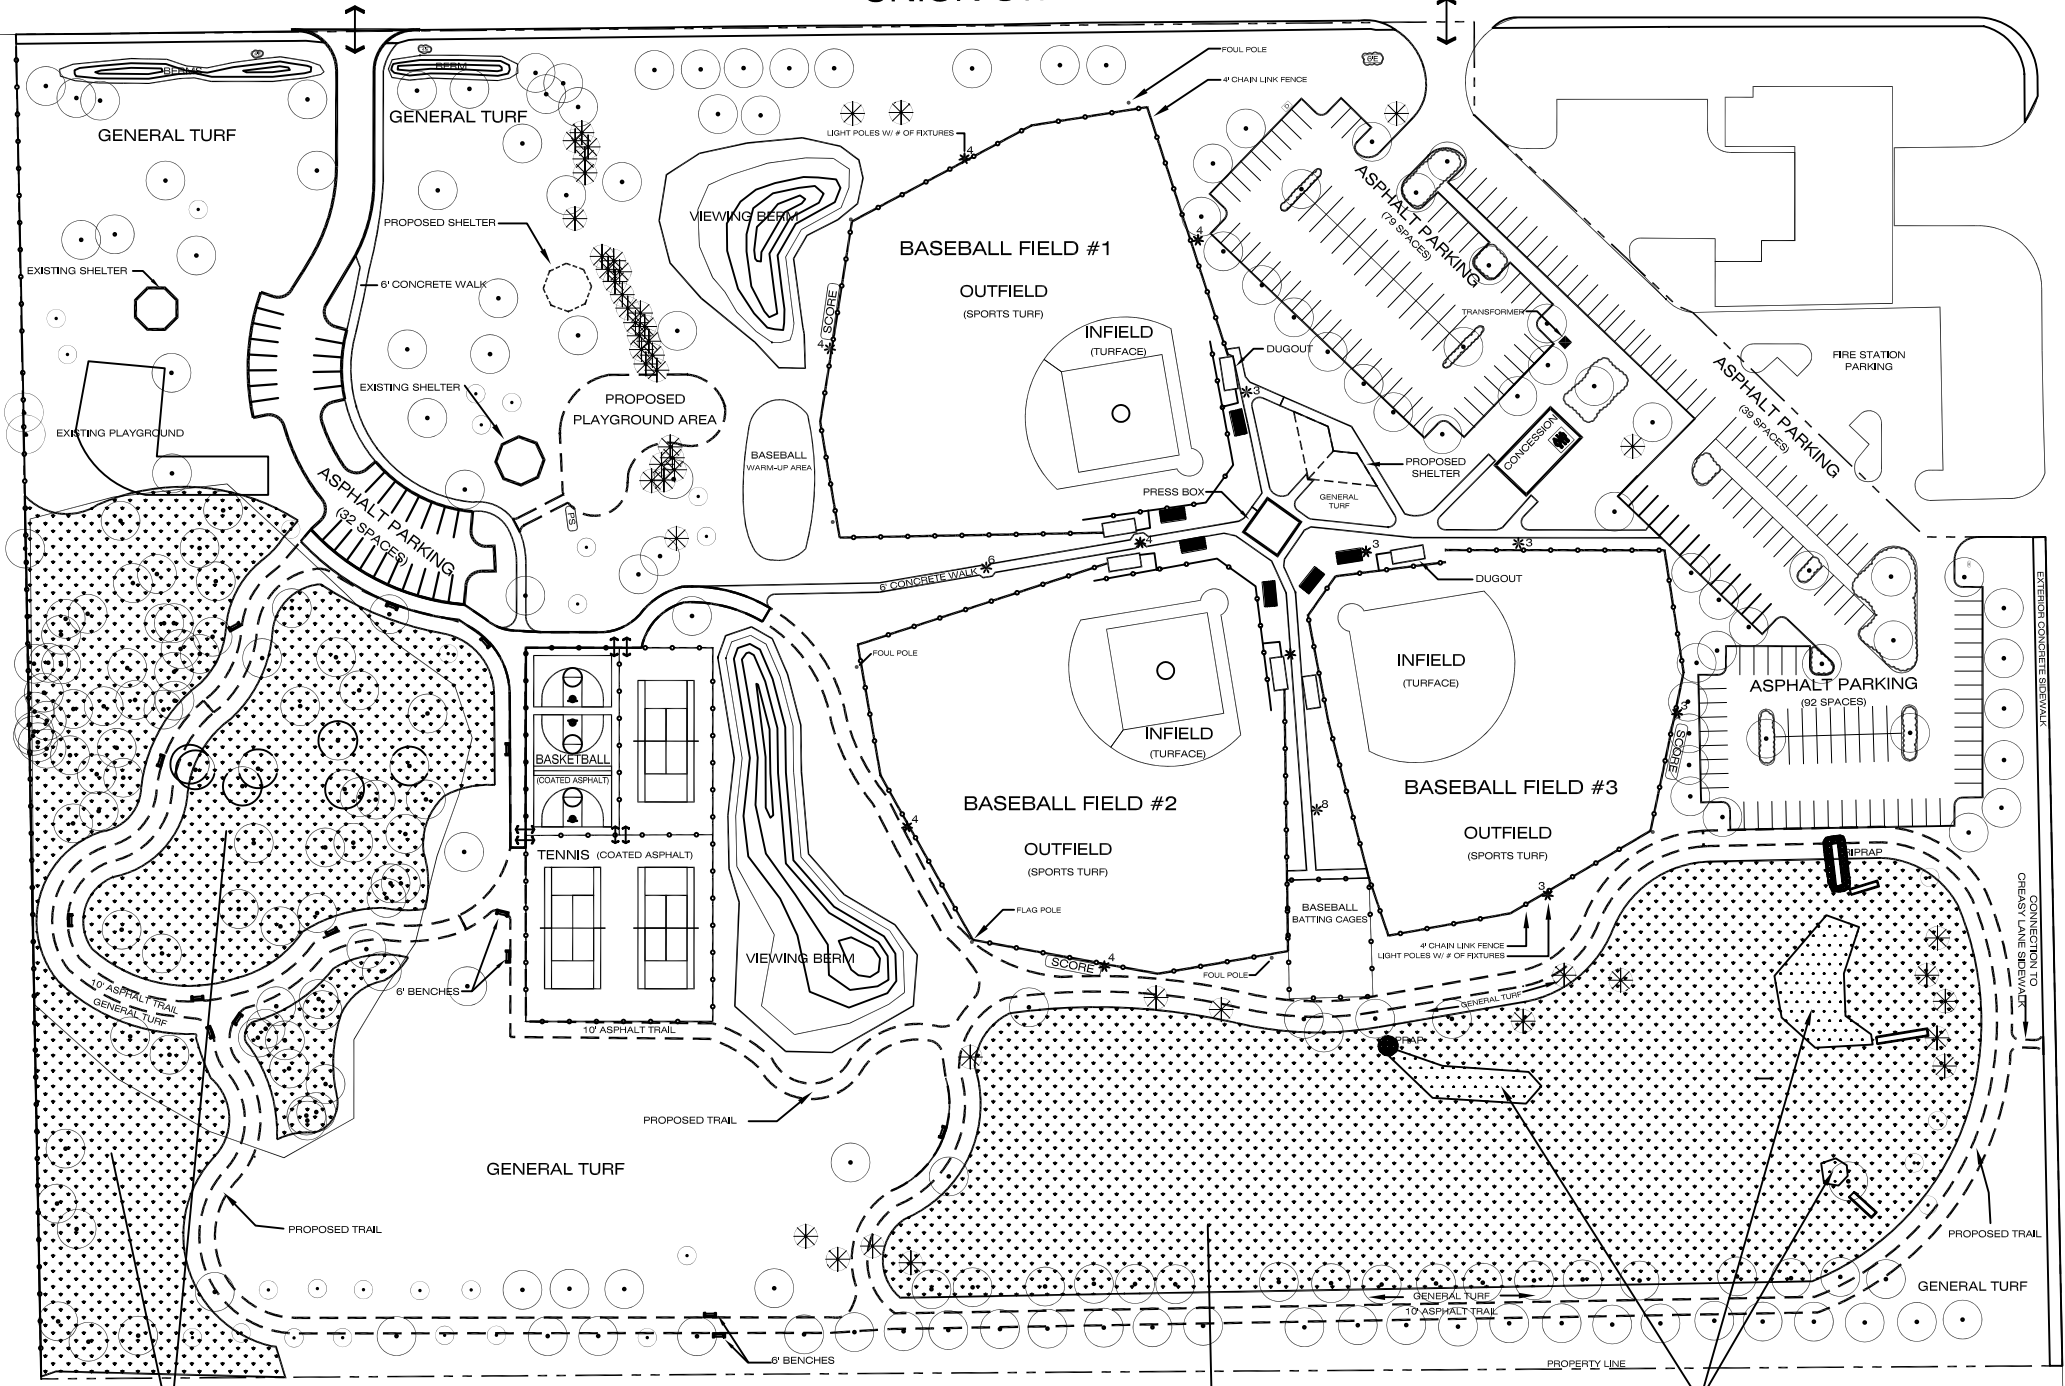

UNION STREET

**LEGEND**

**SPORTS STRUCTURES**

● BASKETBALL GOAL - PLASTIC

**SIGNS**

- 6'E ENTRANCE - 6' WOOD AND BRICK
- 4'E ENTRANCE - 4' WOOD
- PS PLAYSAFE
- SCORE SCOREBOARD
- RESTROOMS

**SITE AMENITIES**

- BENCH - 6' METAL, VINYL-COATED
- FLAGPOLE, FOUL POLE
- LIGHT POLE - VARIOUS FIXTURES
- BLEACHERS
- WF WATER FOUNTAIN
- CHAINLINK FENCE
- PLANTING BED
- EXISTING TREES
- PROPERTY LINE
- UTILITY POLE
- ENTRANCE OR GATE

CREASY LANE

WOODLAND SUCCESSION AREA

WILDFLOWER AREA

WETLAND AREAS